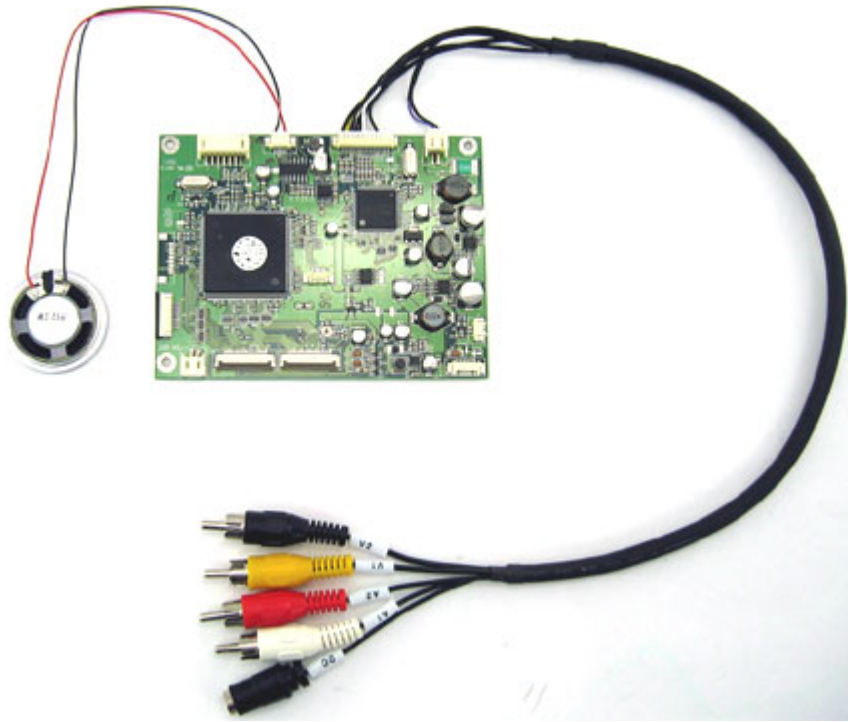

19.95 EUR
incl. 19% VAT, plus [shipping](#)

This kit adds a speaker and an additional Video input with automatic switching (signal detection) to your CTF Open-Frame TFT display.

Compatible with all CTF-Open-Frame TFT displays (except CTF1210-M)

Scope of supply :

- Speaker
- 2x cable set (there are 2 different model revisions)